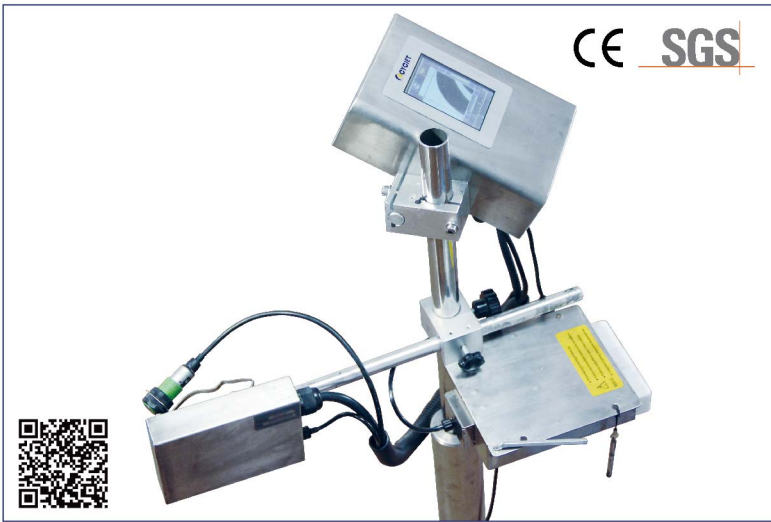

# >>> ALT400H Large Character Inkjet Printing System

## ALT400H Large Character Inkjet Printing System high protection grade, cost effective, durable

Edit on 7 or 3.5 inch colour touch  
Screen completely separated from PC;  
Colour touch screen; what you see is what you print; easy operation;  
Many fonts built in; Bitmap Font, Type face, height of the character and size of the dot can be set as you want; The unique anti-counterfeiting font meets the demand of anti-channel conflict.

### Feature:

Max: 80m/min  
Print height up to 54mm  
Line number: unlimited  
Fonts: more than 10 varieties